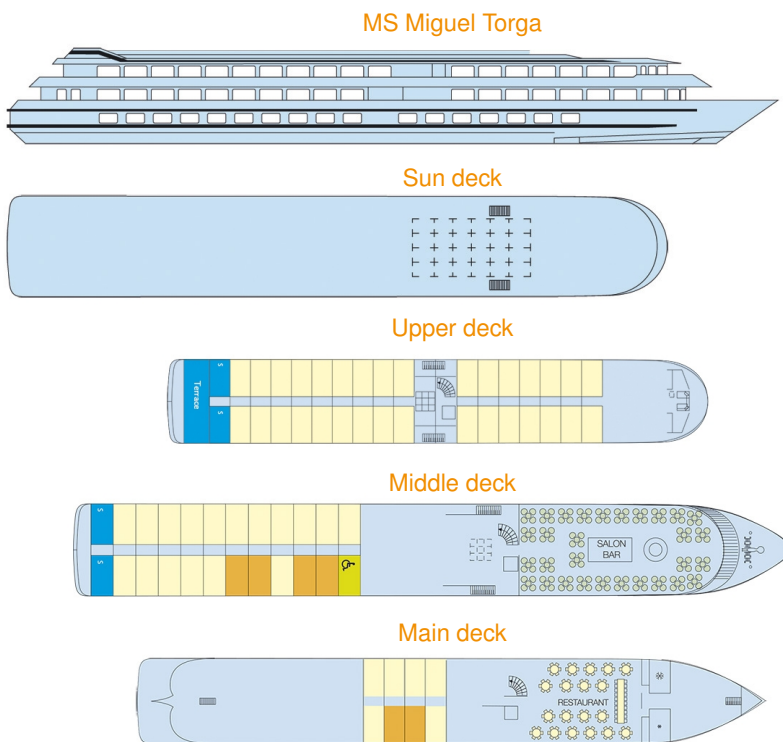

MS Miguel Torga 5 ANCHORS

The **MS Miguel Torga** cruises on the Douro.

Year built : 2016

Length : 262 feet

Width : 36 feet

Number of cabins : 66

Capacity : 132 passengers

Onboard amenities : Lounge with large picture windows, restaurant, library, TV, gift shop, elevator, sun deck with chaise lounges.

Air-conditioning throughout entire boat and in each cabin, central heating, free onboard Wi-Fi.

3-DECK SHIP

THE CABINS

Amenities : All cabins have bathroom with shower, flat-screen TV, hair dryer, safe, and closet.

- **Upper deck :** 34 double-occupancy cabins
- **Middle deck :** 24 double-occupancy cabins
- **Main deck :** 8 double-occupancy cabins

Cabin with large separable bed